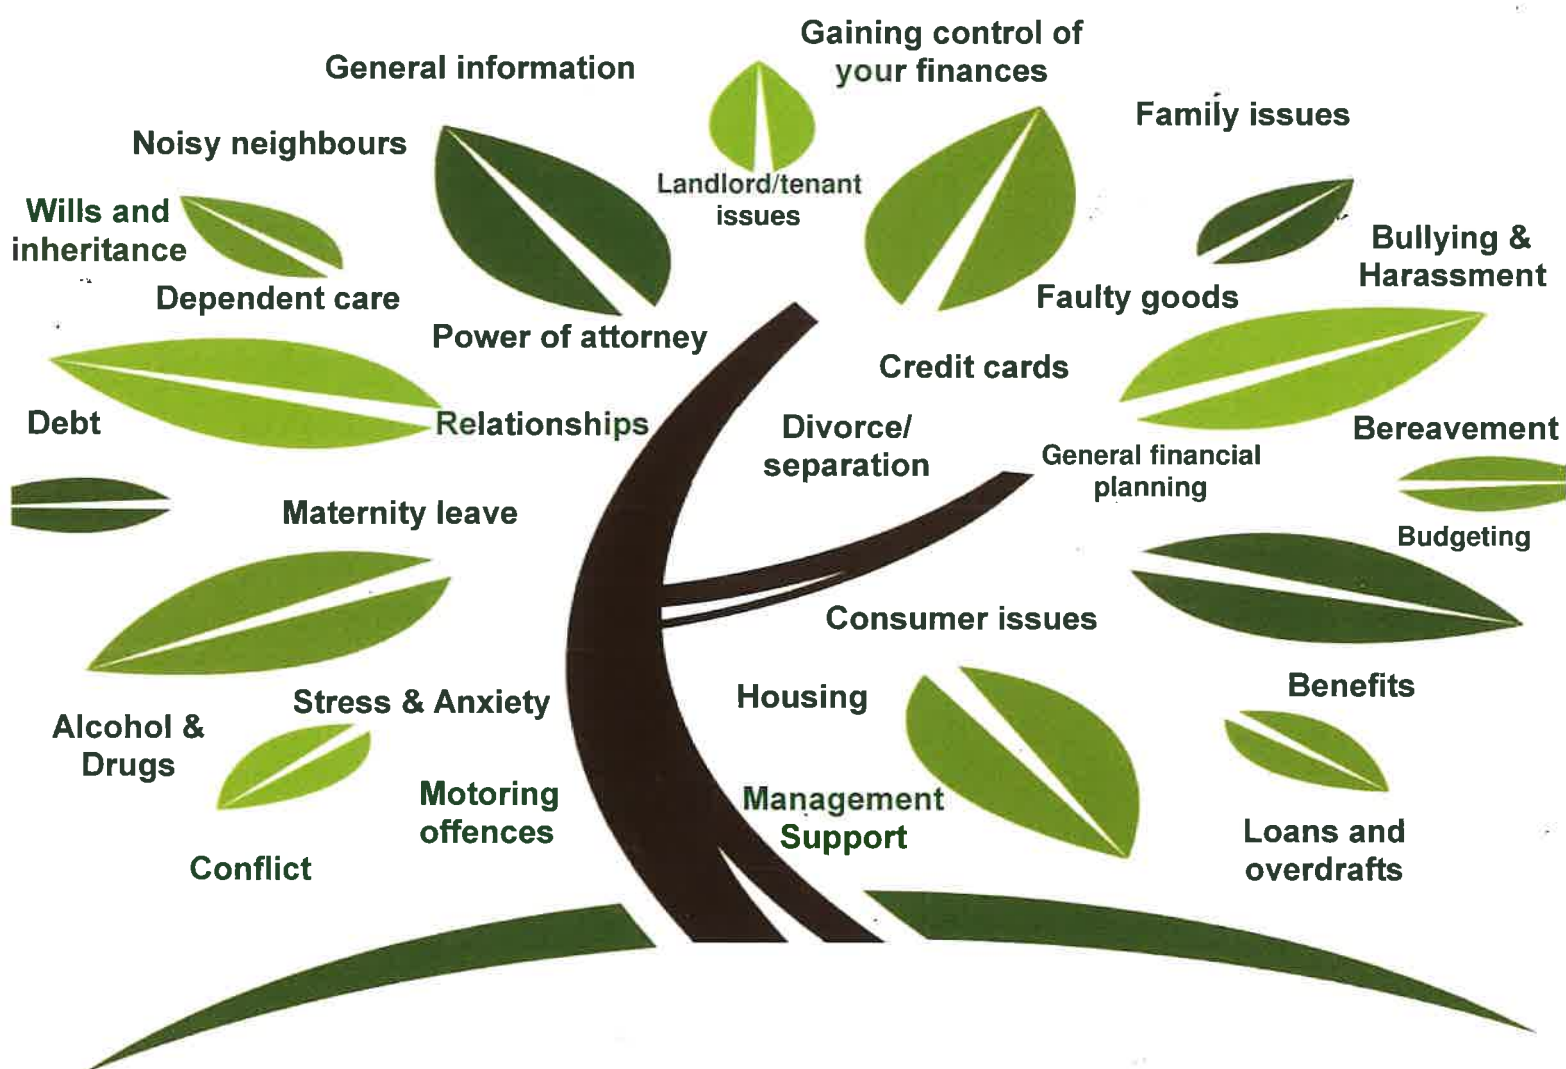

Care first

Confidential support for all staff

0800 174319

Available 24/7

**Are you having a difficult time and feel you need some advice
on any of these issues and more?**

Our counselling and information service is free and confidential.